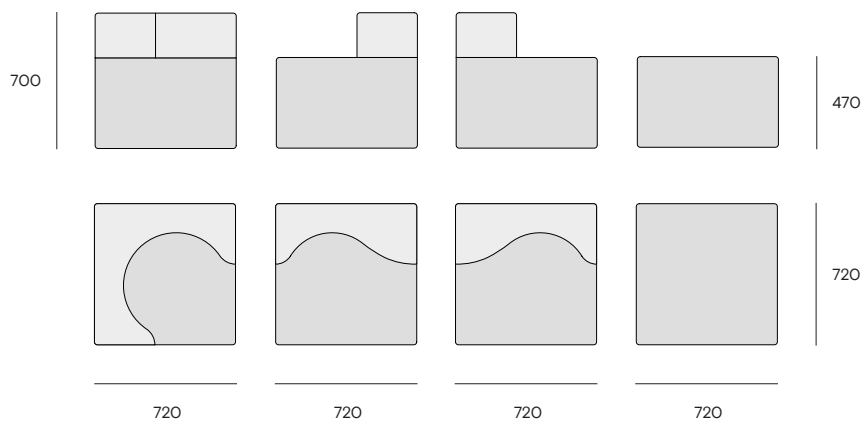

Soufflé —

Dynamic, fluid, and capable of endless configurations, the Soufflé is a modular interior landscape

Soufflé —

Materials —

Combination of soft, medium and high density foams, wadding and custom upholstery.
Glides or feet upon request.